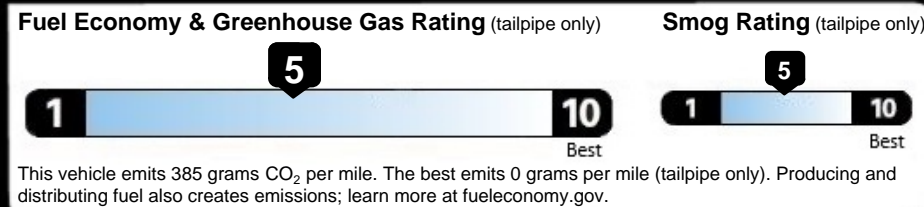

LIMITED WARRANTY/ROADSIDE ASSISTANCE

3 Years / 36,000 Miles Basic
5 Years / 60,000 Miles Powertrain
5 Years / Unlimited Mileage Rust Perforation
3 Years / 36,000 24/7 Roadside Assistance
See Owner Info Kit & Warranty for Details

OPTIONAL EQUIPMENT AND OTHER ITEMS

Manufacturer's Suggested Retail Price	$44,995.00
Exterior Color: Crystal Black Silica	
Full Tank of Gas	INCLD
Option Package: 22	$2,045.00
Subaru 12.1" Multimedia System w/ Navigation	
Power Moonroof	
Surround View Monitor System	
Outback Mirror Package	$751.00
Auto-Dimming Mirror with Compass and HomeLink	
Auto-Dimming Exterior Mirror	
Engine Under Guard	$365.00
Splash Guards	$202.00
Rear Bumper Cover	$187.00

EPA DOT Fuel Economy and Environment

Gasoline Vehicle

Fuel Economy

23 MPG Small SUVs range from 14 to 138 MPG. The best vehicle rates 146 MPGe.

21 city 27 highway

4.3 gallons per 100 miles

You spend $2,250 more in fuel costs over 5 years compared to the average new vehicle.

Annual fuel cost $2,150

Actual results will vary for many reasons, including driving conditions and how you drive and maintain your vehicle. The average new vehicle gets 29 MPG and costs $8,500 to fuel over 5 years. Cost estimates are based on 15,000 miles per year at $3.30 per gallon. MPGe is miles per gallon equivalent. Vehicle emissions are a significant cause of climate change and smog.

fueleconomy.gov

Calculate personalized estimates and compare vehicles

PARTS CONTENT INFORMATION

FOR VEHICLES IN THIS CARLINE: U.S./CANADIAN PARTS CONTENT: 0% MAJOR SOURCES OF FOREIGN PARTS CONTENT: JAPAN: 85%

FOR THIS VEHICLE: FINAL ASSEMBLY POINT: OTA, GUNMA, JAPAN COUNTRY OF ORIGIN: ENGINE: JAPAN TRANSMISSION: JAPAN

Note: Parts content does not include final assembly, distribution, or other non-parts costs.

Privacy Notice
www.subaru.com/company/privacy.html

Destination and Delivery $1,450.00
Total Suggested Retail Price $49,995.00

THIS LABEL HAS BEEN APPLIED PURSUANT TO FEDERAL LAW, DO NOT REMOVE OR ALTER PRIOR TO THE DELIVERY TO THE ULTIMATE PURCHASER.